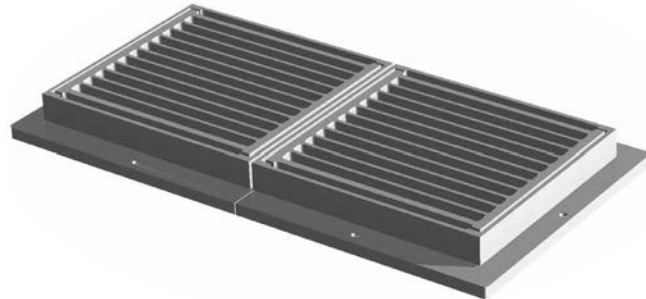

5417 CATCH BASIN INLET

Heavy duty
 Double inlet 5416
 With Type M2 grate
 Approximate 1040 sq. in. open area
 Uses 5416 grates

5418 CATCH BASIN INLET

Heavy duty
 With Type M2 grate
 Double inlet - without rear flange
 Approximate 1040 sq. in. open area
 Uses 5416 grates