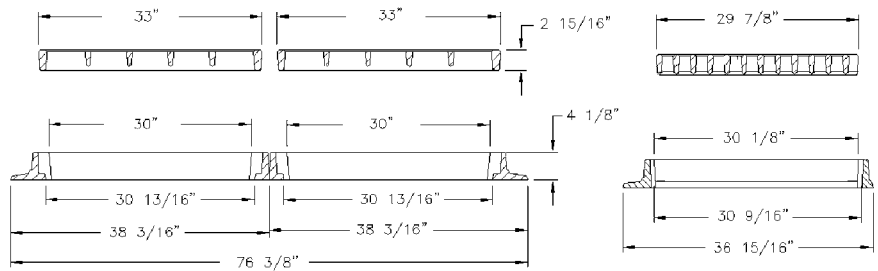

5417 CATCH BASIN INLET

Heavy duty
 Double inlet 5416
 With Type M2 grate
 Approximate 1040 sq. in. open area
 Uses 5416 grates

5418 CATCH BASIN INLET

Heavy duty
 With Type M2 grate
 Double inlet - without rear flange
 Approximate 1040 sq. in. open area
 Uses 5416 grates