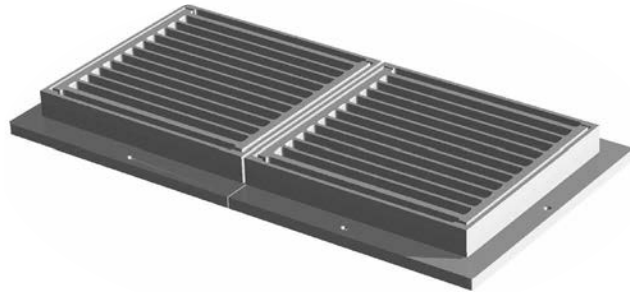

5417 CATCH BASIN INLET

Heavy duty
 Double inlet 5416
 With Type M2 grate
 Approximate 1040 sq. in. open area
 Uses 5416 grates

5418 CATCH BASIN INLET

Heavy duty
 With Type M2 grate
 Double inlet - without rear flange
 Approximate 1040 sq. in. open area
 Uses 5416 grates