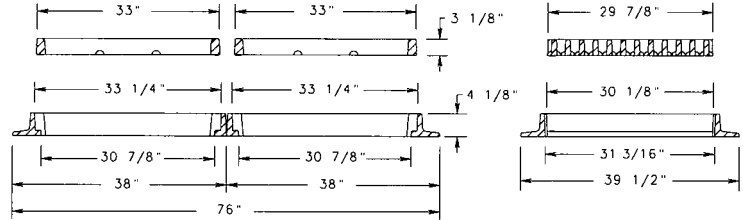

5417 CATCH BASIN INLET

Heavy duty
 Double inlet 5416
 With Type M2 grate
 Approximate 1040 sq. in. open area
 Uses 5416 grates

5418 CATCH BASIN INLET

Heavy duty
 With Type M2 grate
 Double inlet - without rear flange
 Approximate 1040 sq. in. open area
 Uses 5416 grates